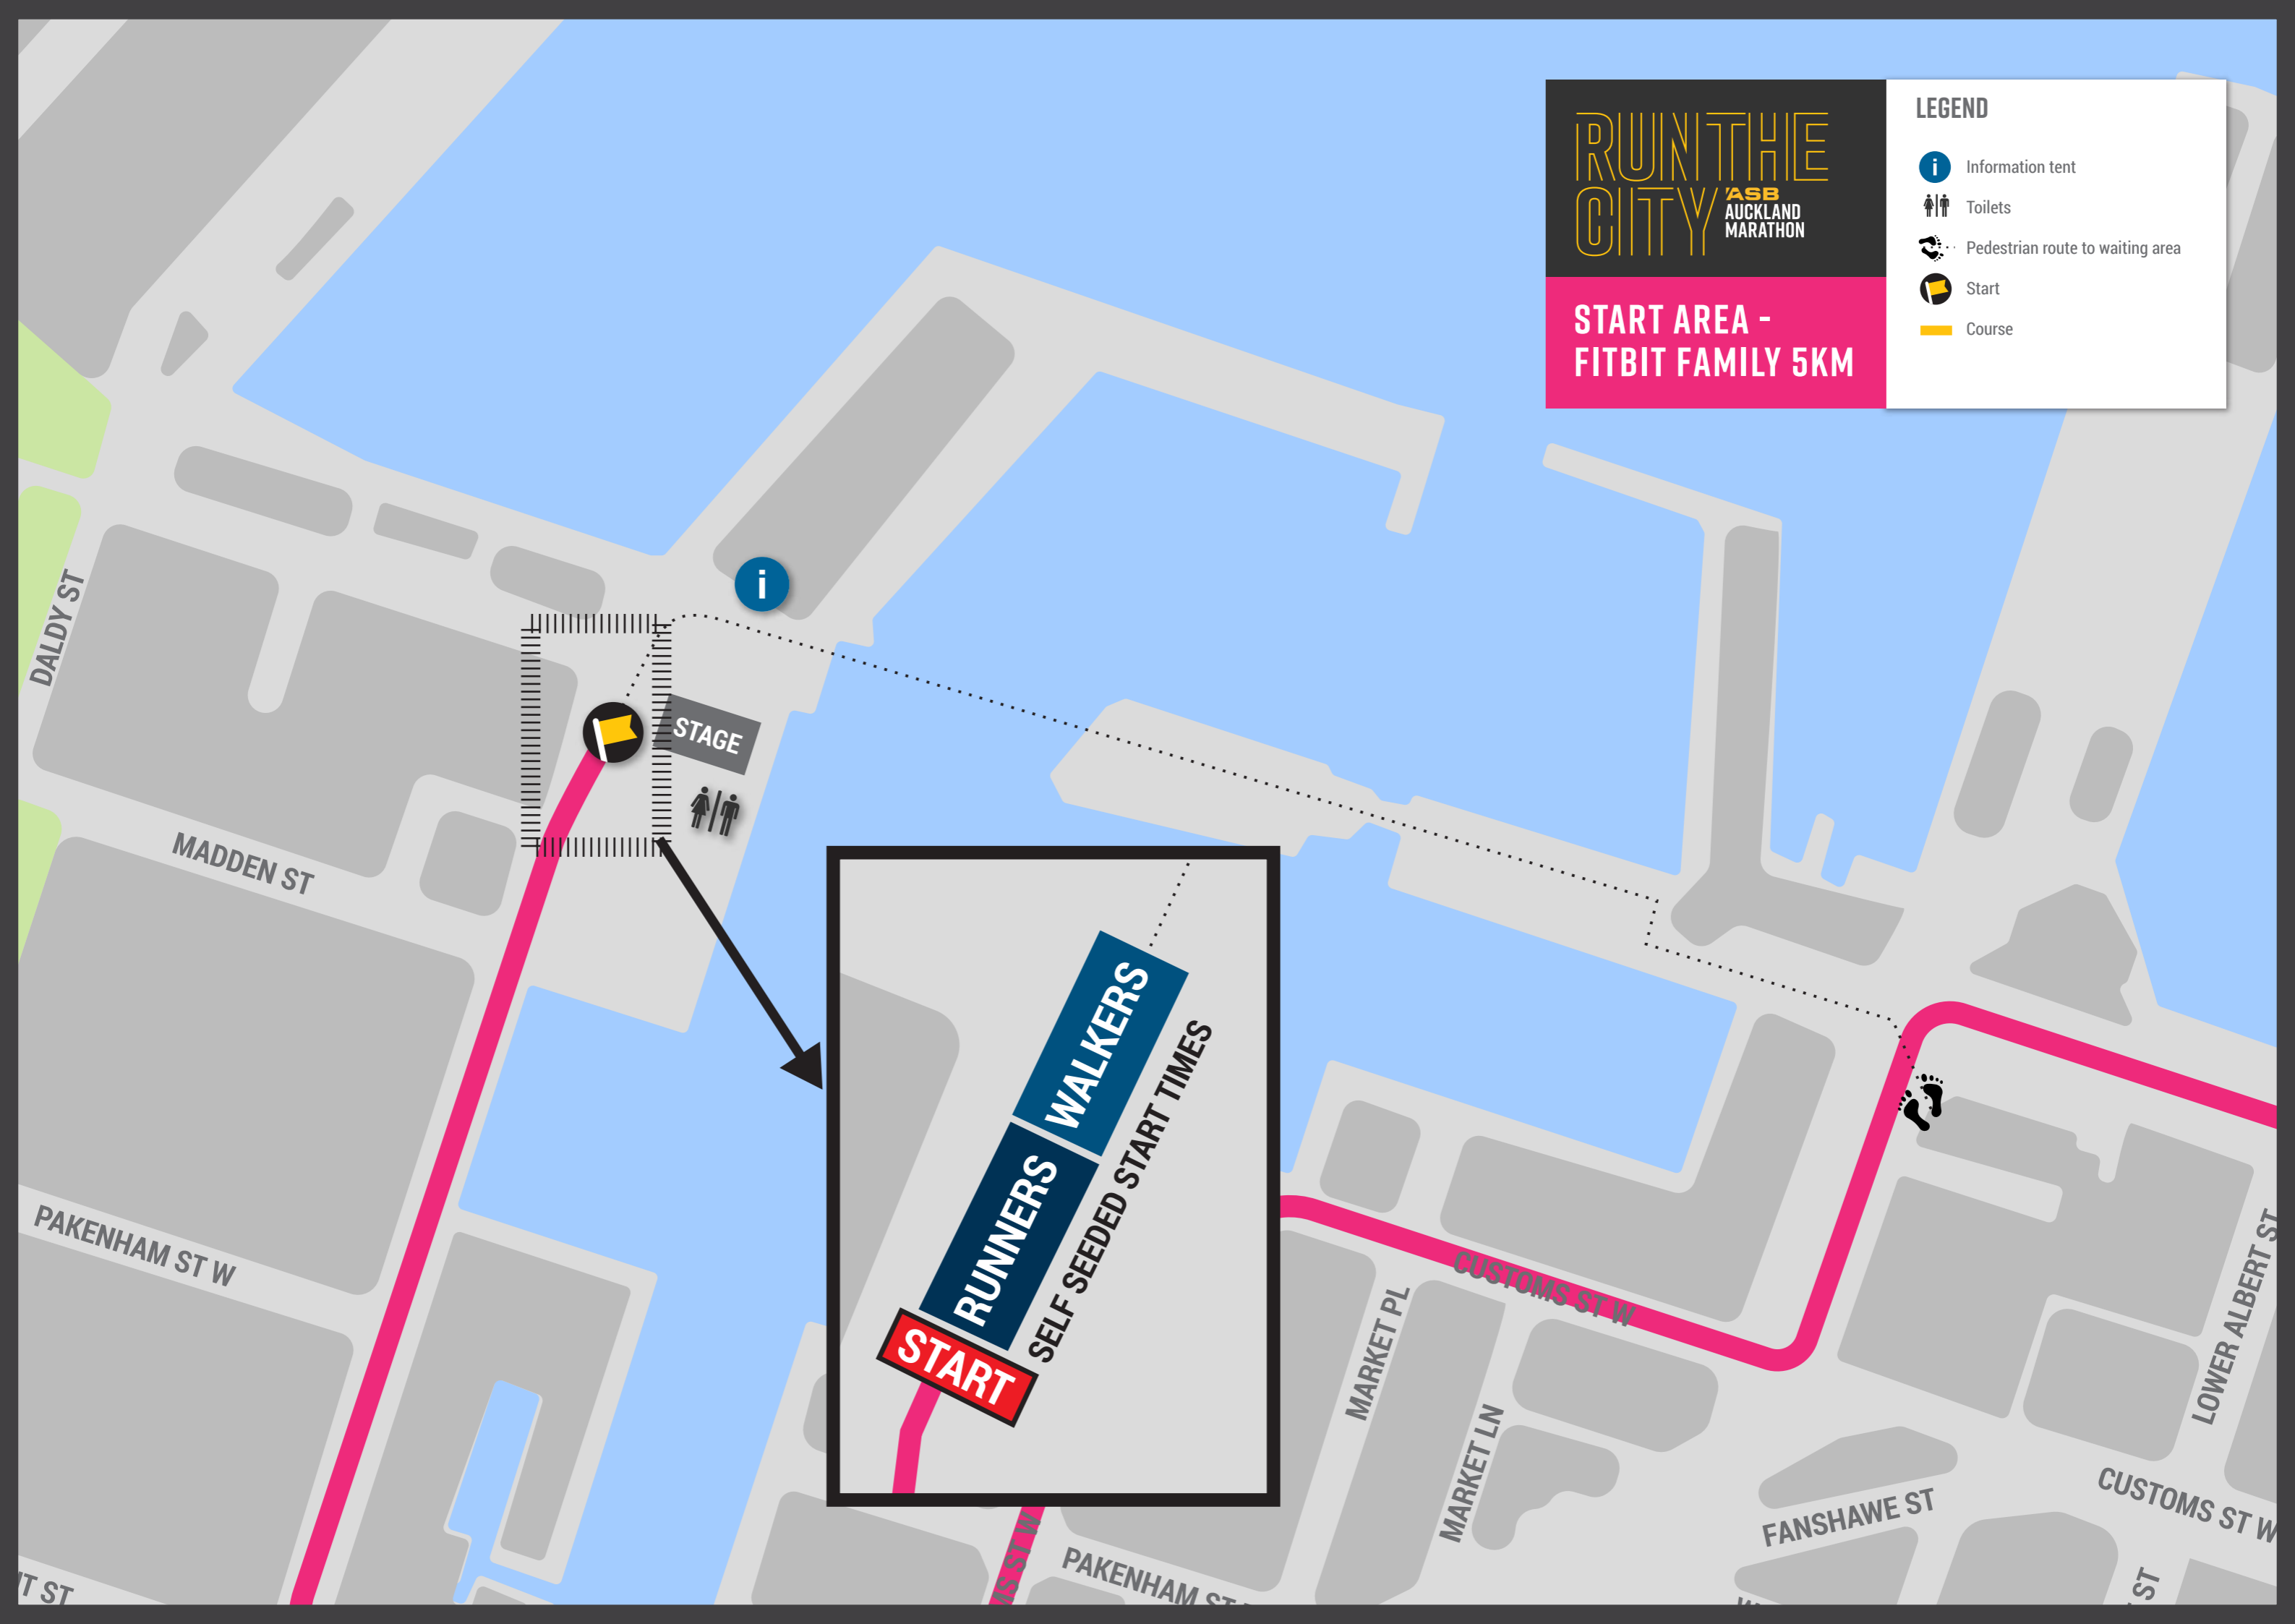

RUN THE CITY
ASB
AUCKLAND
MARATHON

**START AREA -
FITBIT FAMILY 5KM**

LEGEND

-  Information tent
-  Toilets
-  Pedestrian route to waiting area
-  Start
-  Course

STAGE

RUNNERS | **WALKERS**

START

SELF SEEDED START TIMES