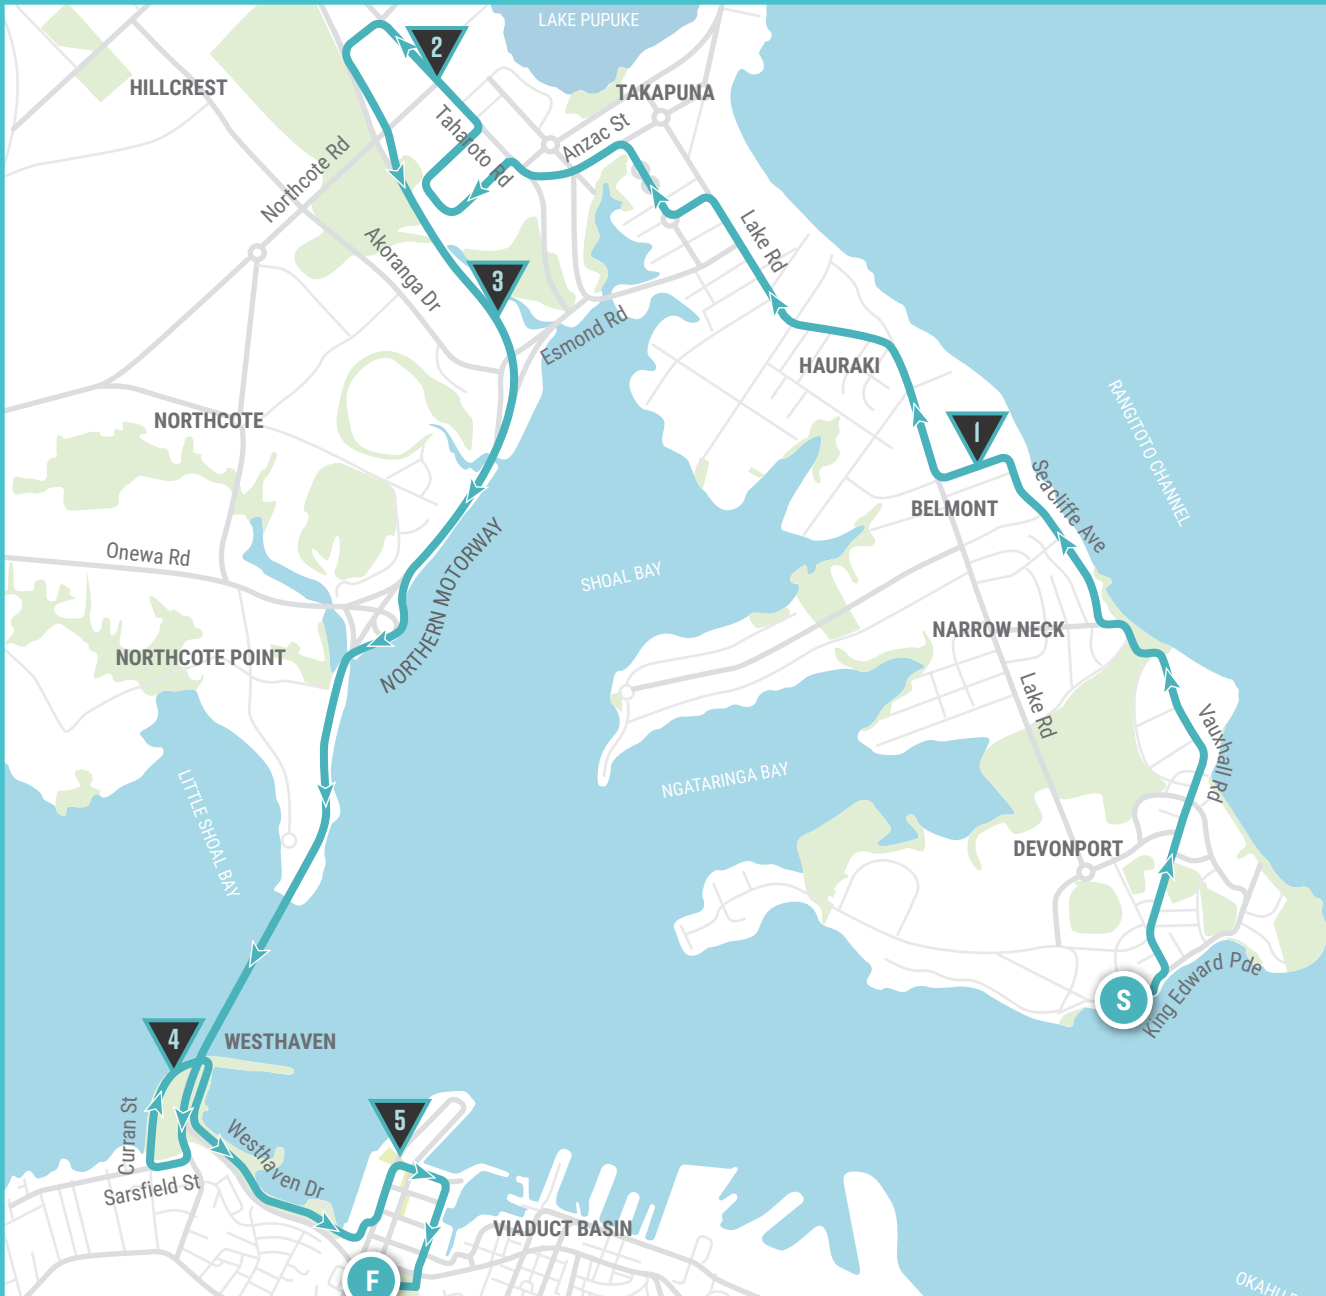

ASB AUCKLAND MARATHON 2019

RUN THE CITY

BARFOOT & THOMPSON

HALF MARATHON

LEGEND

-  21.1km course
 -  Race Start - Devonport
 -  Race Finish - Victoria Park
 -  Aid Stations
- 1 4km Winscombe St
 - 2 9km Taharoto Rd
 - 3 12km Akoranga Bus Station
 - 4 18km Curran St
 - 5 20km Beaumont St

ELEVATION