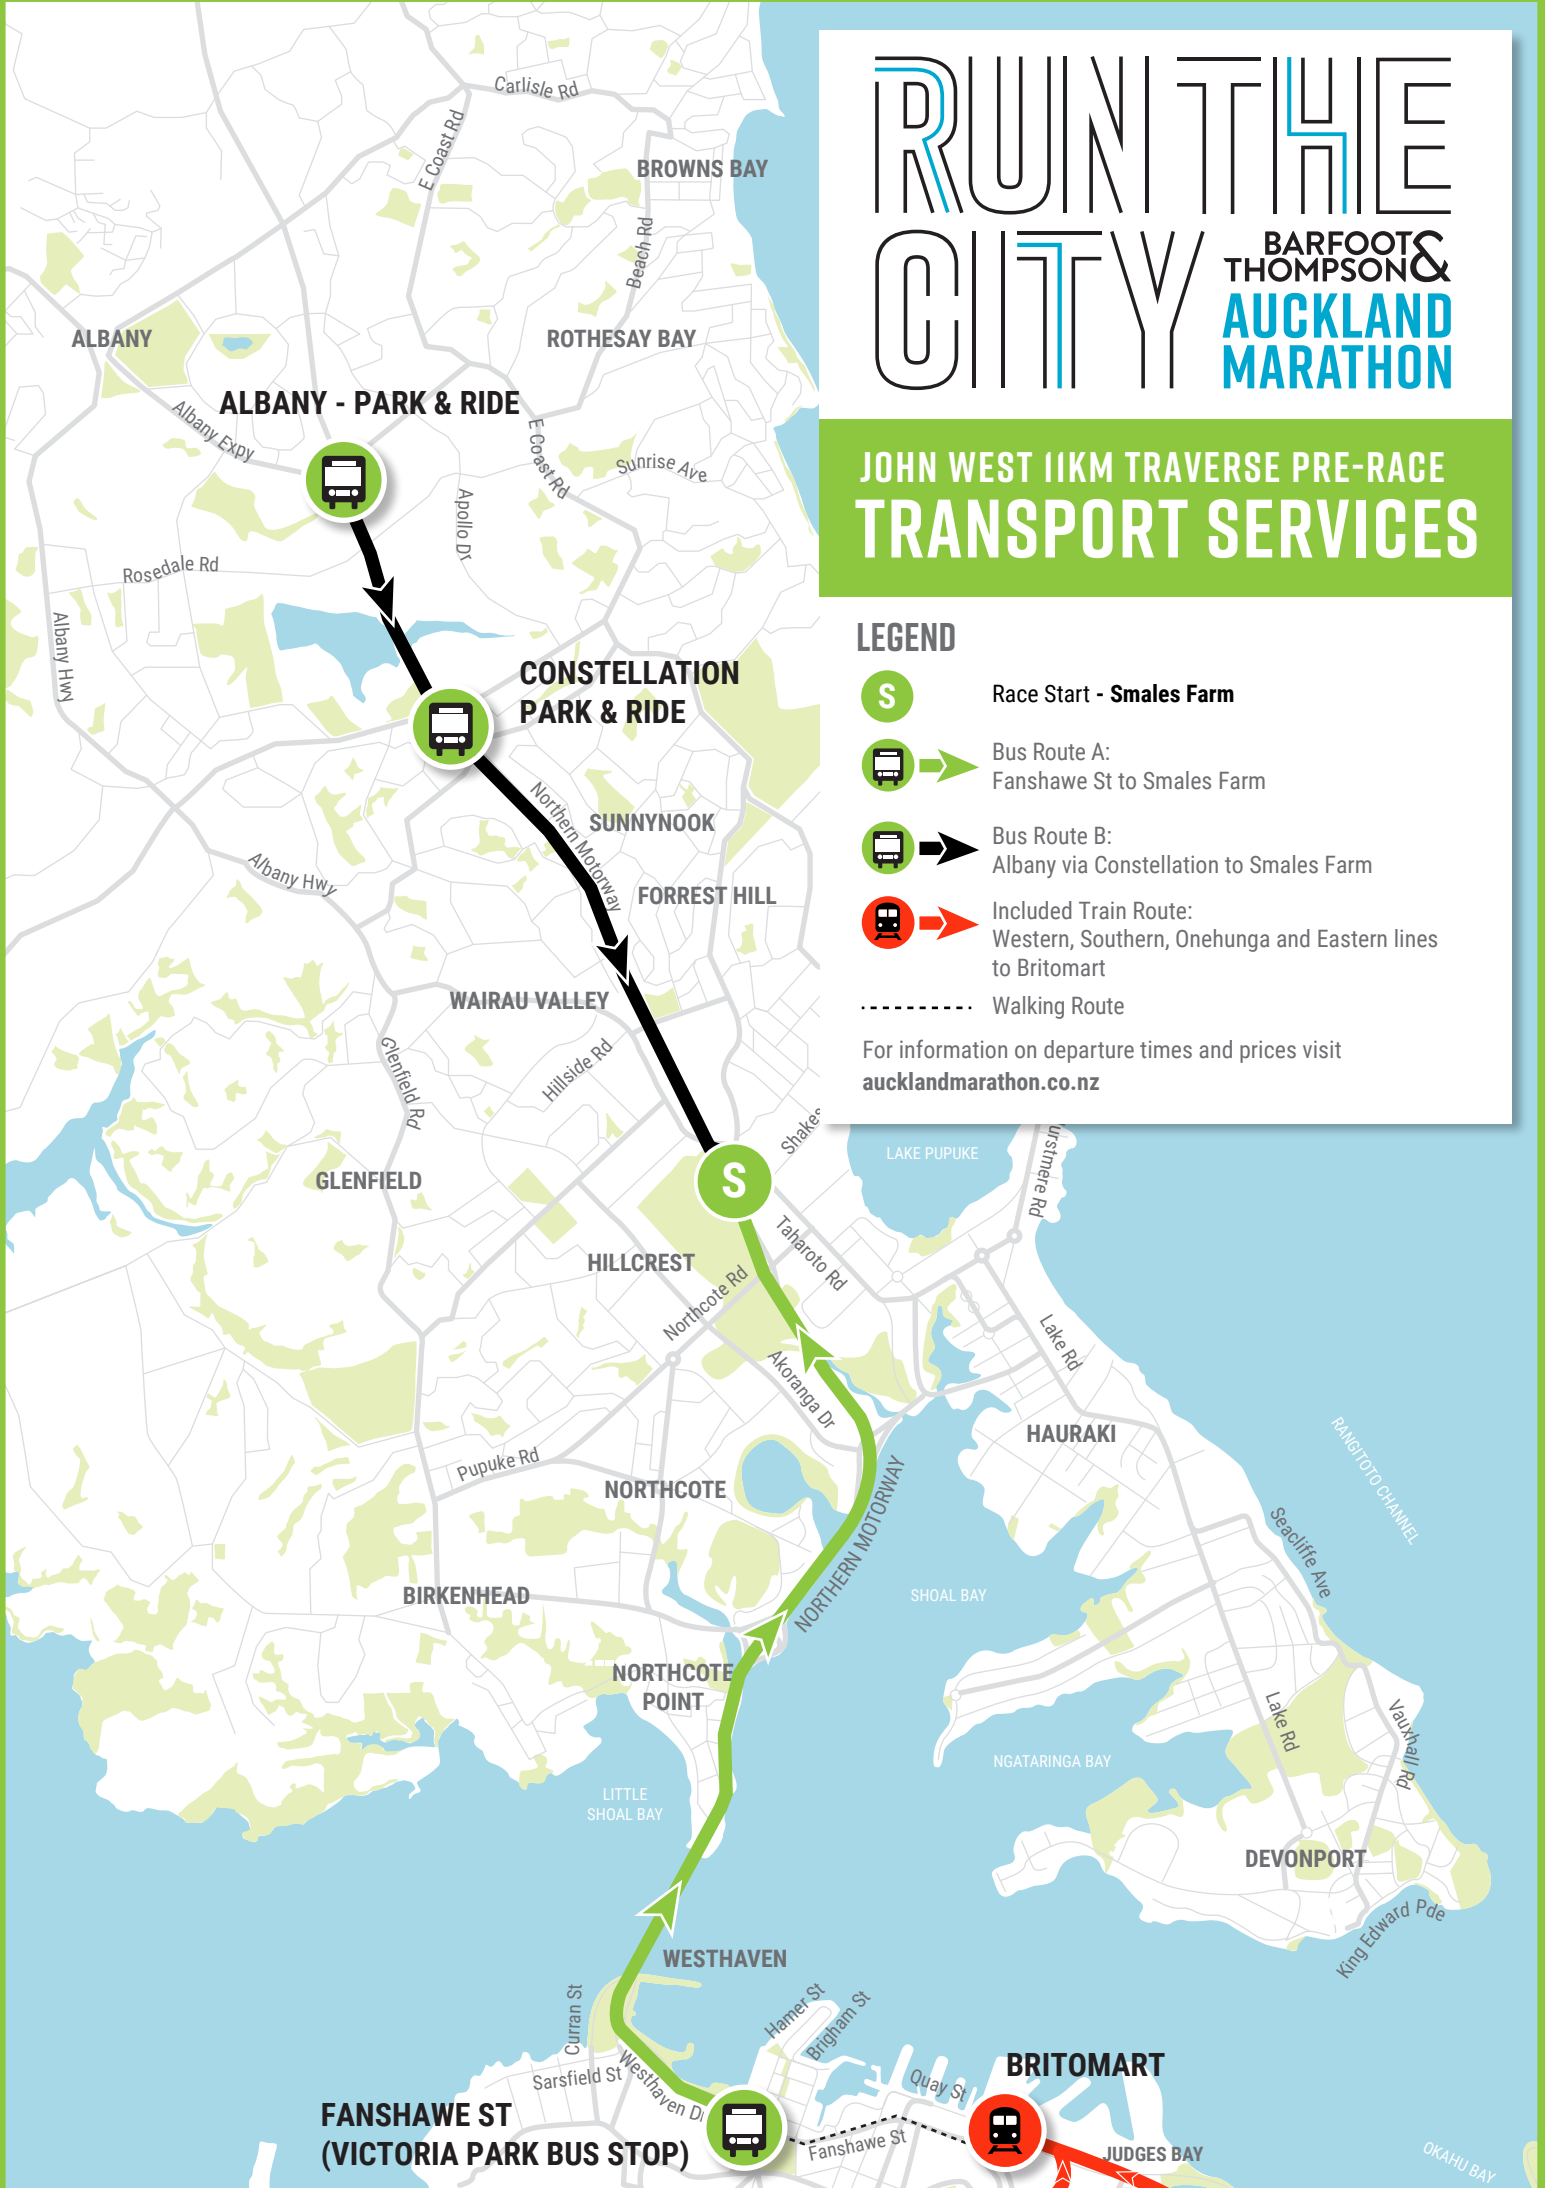

RUN THE CITY

BARFOOT & THOMPSON
AUCKLAND MARATHON

JOHN WEST 11KM TRAVERSE PRE-RACE TRANSPORT SERVICES

LEGEND

-  Race Start - Smales Farm
-  Bus Route A:
Fanshawe St to Smales Farm
-  Bus Route B:
Albany via Constellation to Smales Farm
-  Included Train Route:
Western, Southern, Onehunga and Eastern lines to Britomart
- Walking Route

For information on departure times and prices visit aucklandmarathon.co.nz

**FANSHAWE ST
(VICTORIA PARK BUS STOP)**

BRITOMART

JUDGES BAY