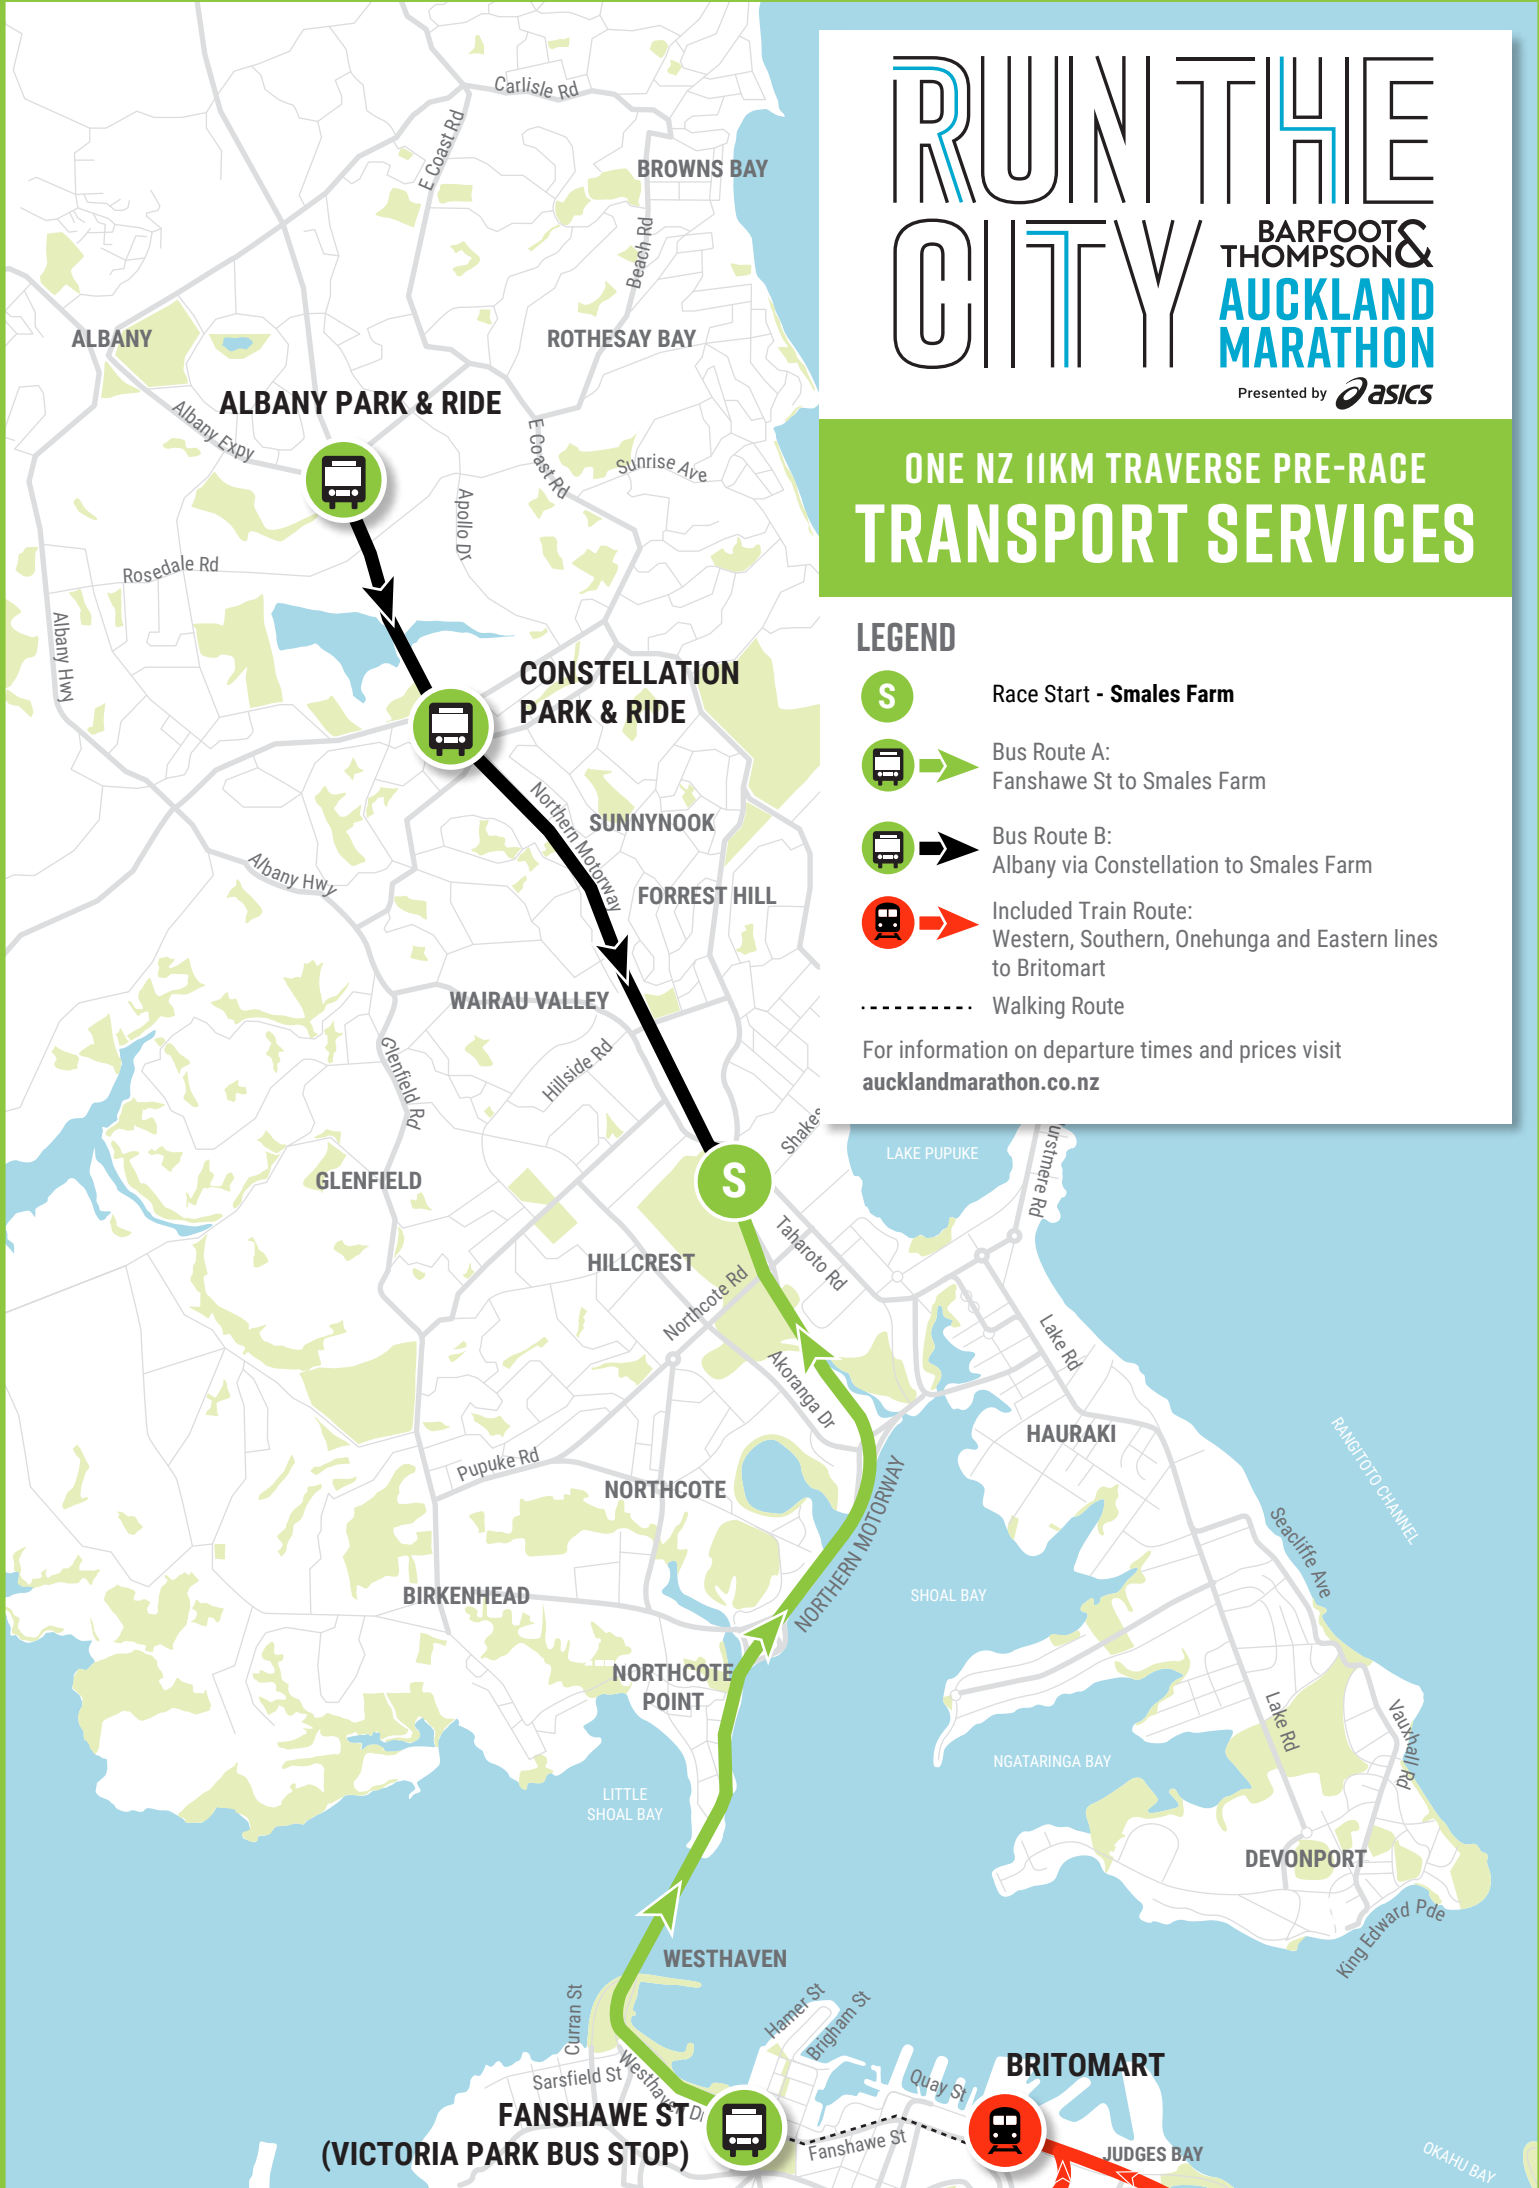

RUN THE CITY

BARFOOT & THOMPSON
AUCKLAND MARATHON

Presented by **asics**

ONE NZ IIKM TRAVERSE PRE-RACE TRANSPORT SERVICES

LEGEND

-  Race Start - Smales Farm
-  Bus Route A:
Fanshawe St to Smales Farm
-  Bus Route B:
Albany via Constellation to Smales Farm
-  Included Train Route:
Western, Southern, Onehunga and Eastern lines
to Britomart
- Walking Route

For information on departure times and prices visit
aucklandmarathon.co.nz

**FANSHAWE ST
(VICTORIA PARK BUS STOP)**

BRITOMART

JUDGES BAY