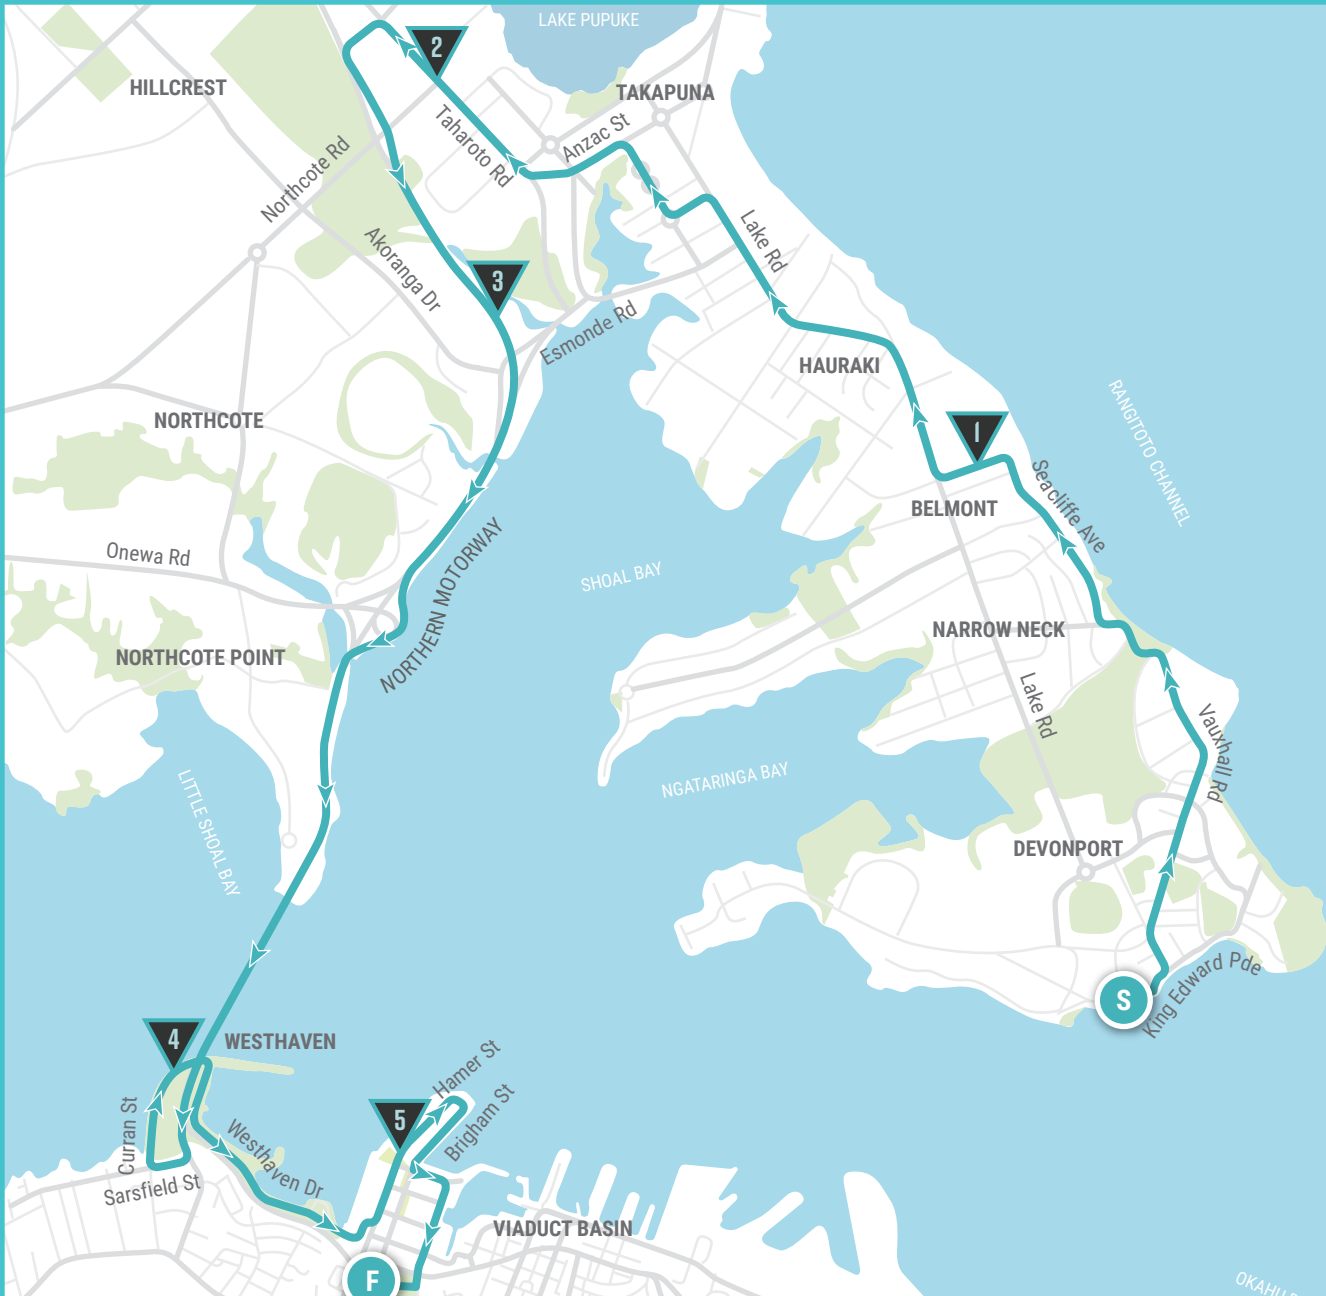

## RUN THE CITY

#### LEGEND

-  21.1km course
  -  Race Start - Devonport
  -  Race Finish - Victoria Park
  -  Aid Stations
- 1 4km Winscombe St
  - 2 8km Taharoto Rd
  - 3 11km Akoranga Bus Station
  - 4 17km Curran St
  - 5 19km Hamer St