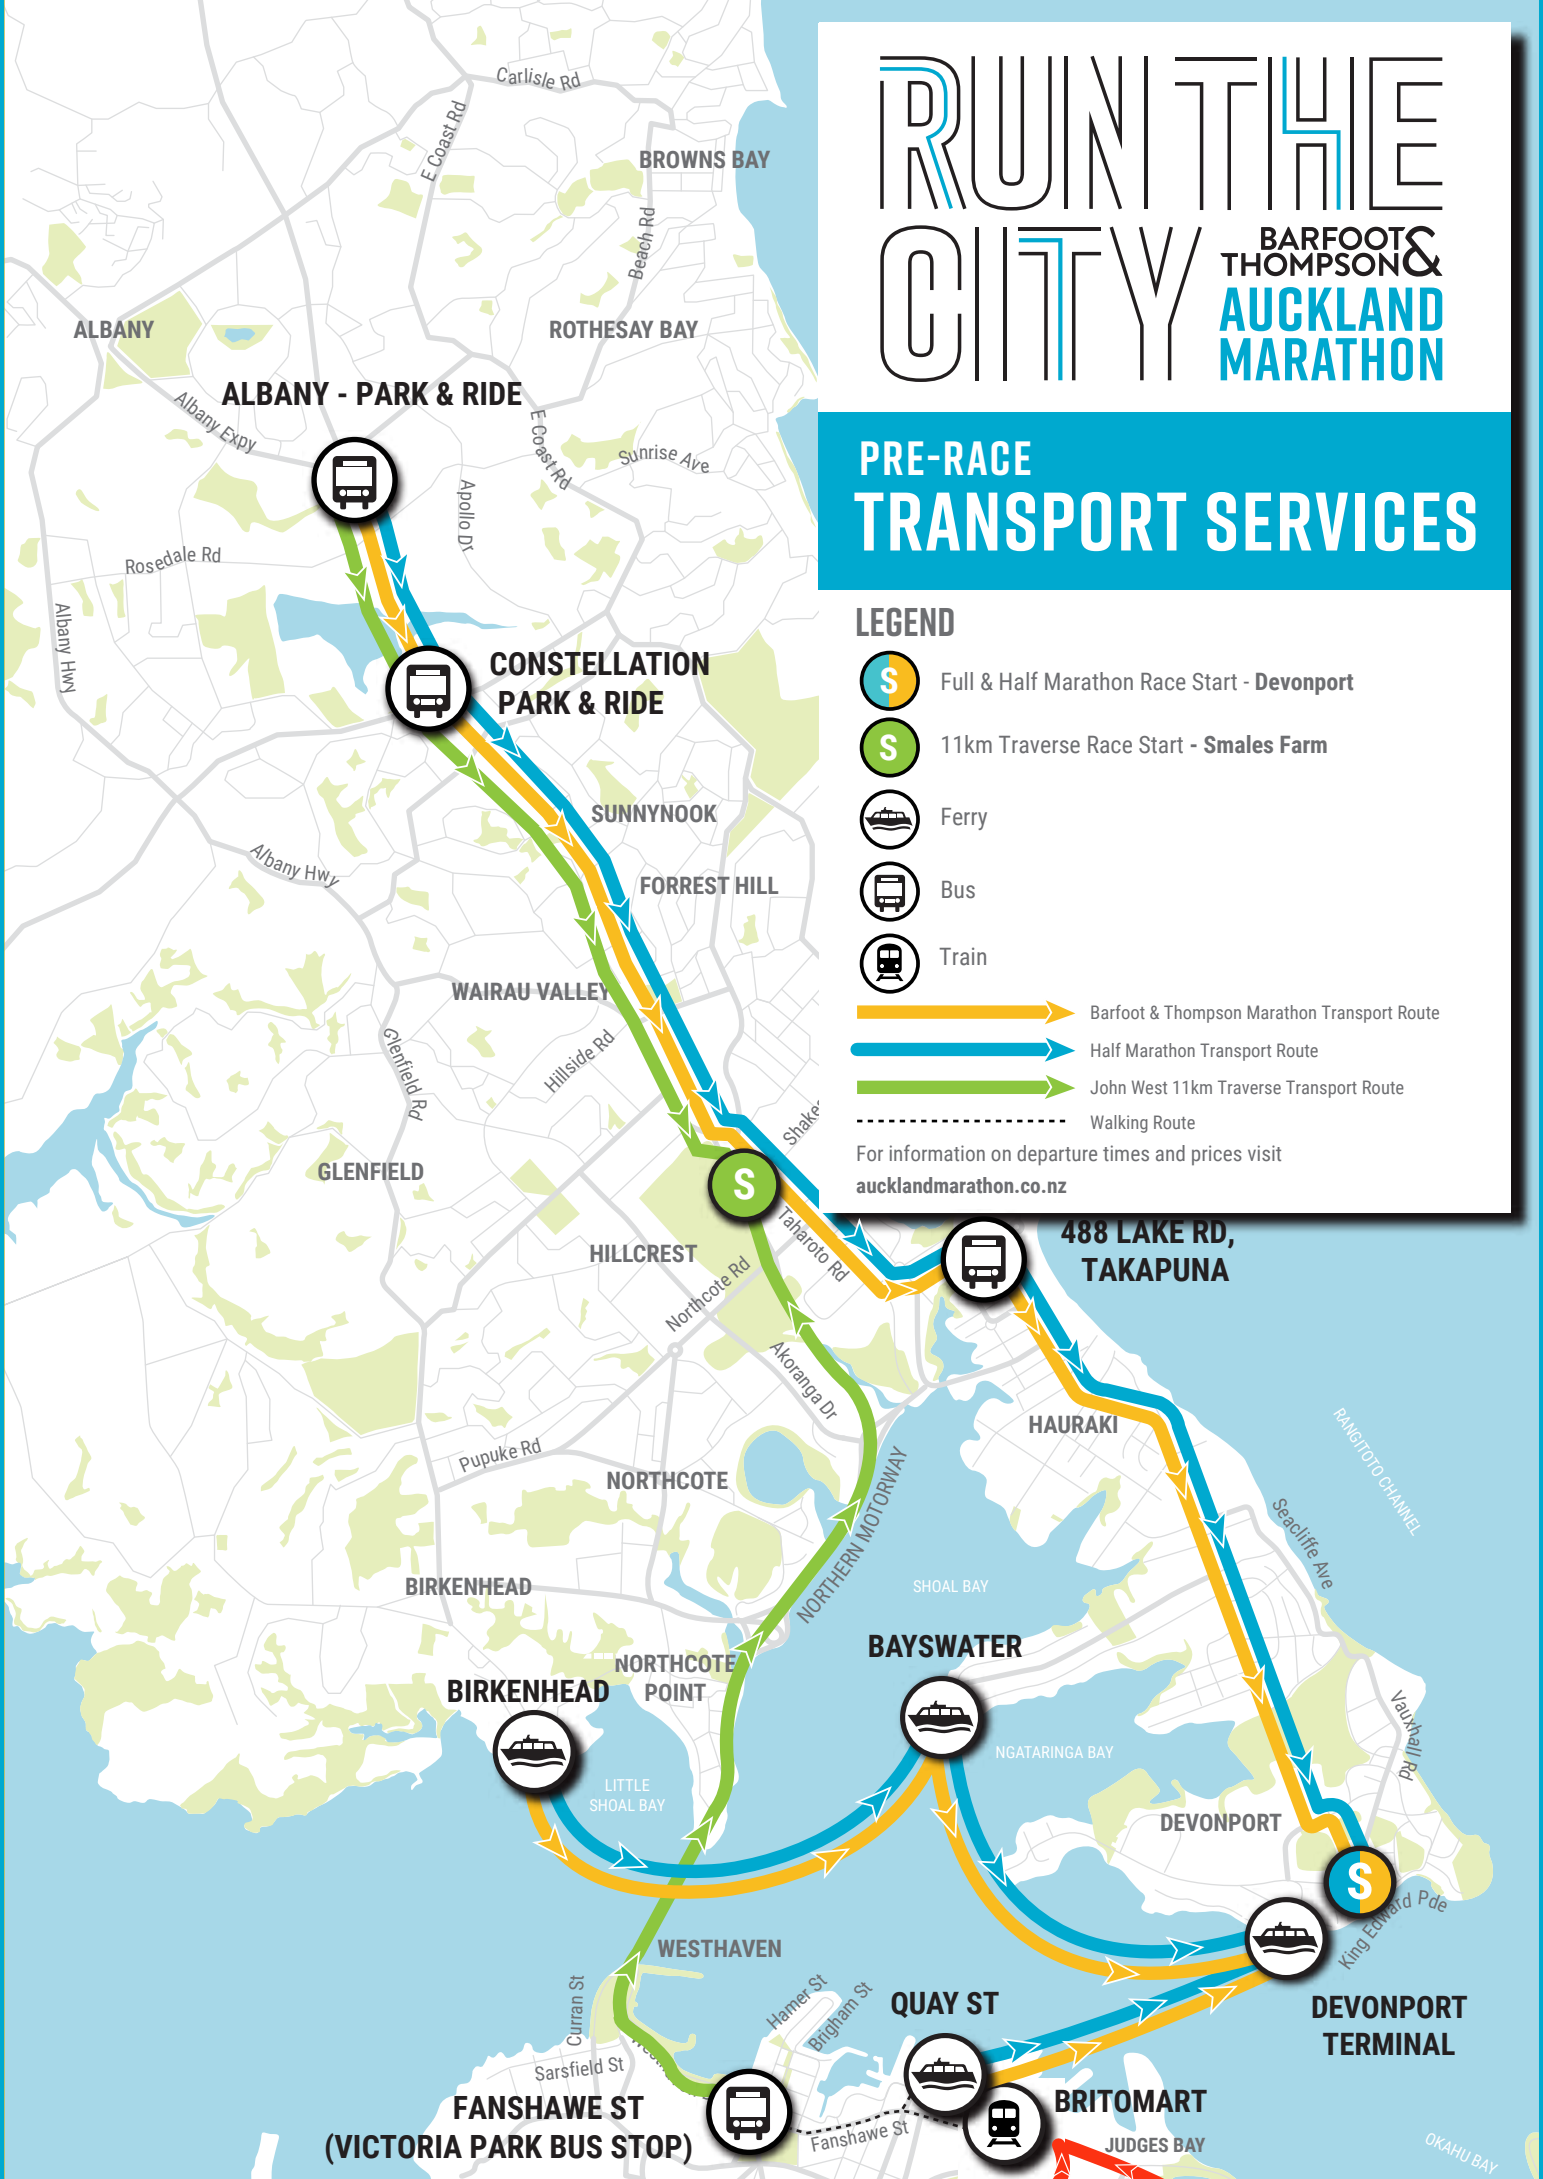

RUN THE CITY

BARFOOT & THOMPSON & AUCKLAND MARATHON

PRE-RACE TRANSPORT SERVICES

LEGEND

-  Full & Half Marathon Race Start - Devonport
 -  11km Traverse Race Start - Smales Farm
 -  Ferry
 -  Bus
 -  Train
 -  Barfoot & Thompson Marathon Transport Route
 -  Half Marathon Transport Route
 -  John West 11km Traverse Transport Route
 -  Walking Route
- For information on departure times and prices visit aucklandmarathon.co.nz

ALBANY - PARK & RIDE

CONSTELLATION PARK & RIDE

488 LAKE RD, TAKAPUNA

FANSHAWE ST (VICTORIA PARK BUS STOP)

DEVONPORT TERMINAL